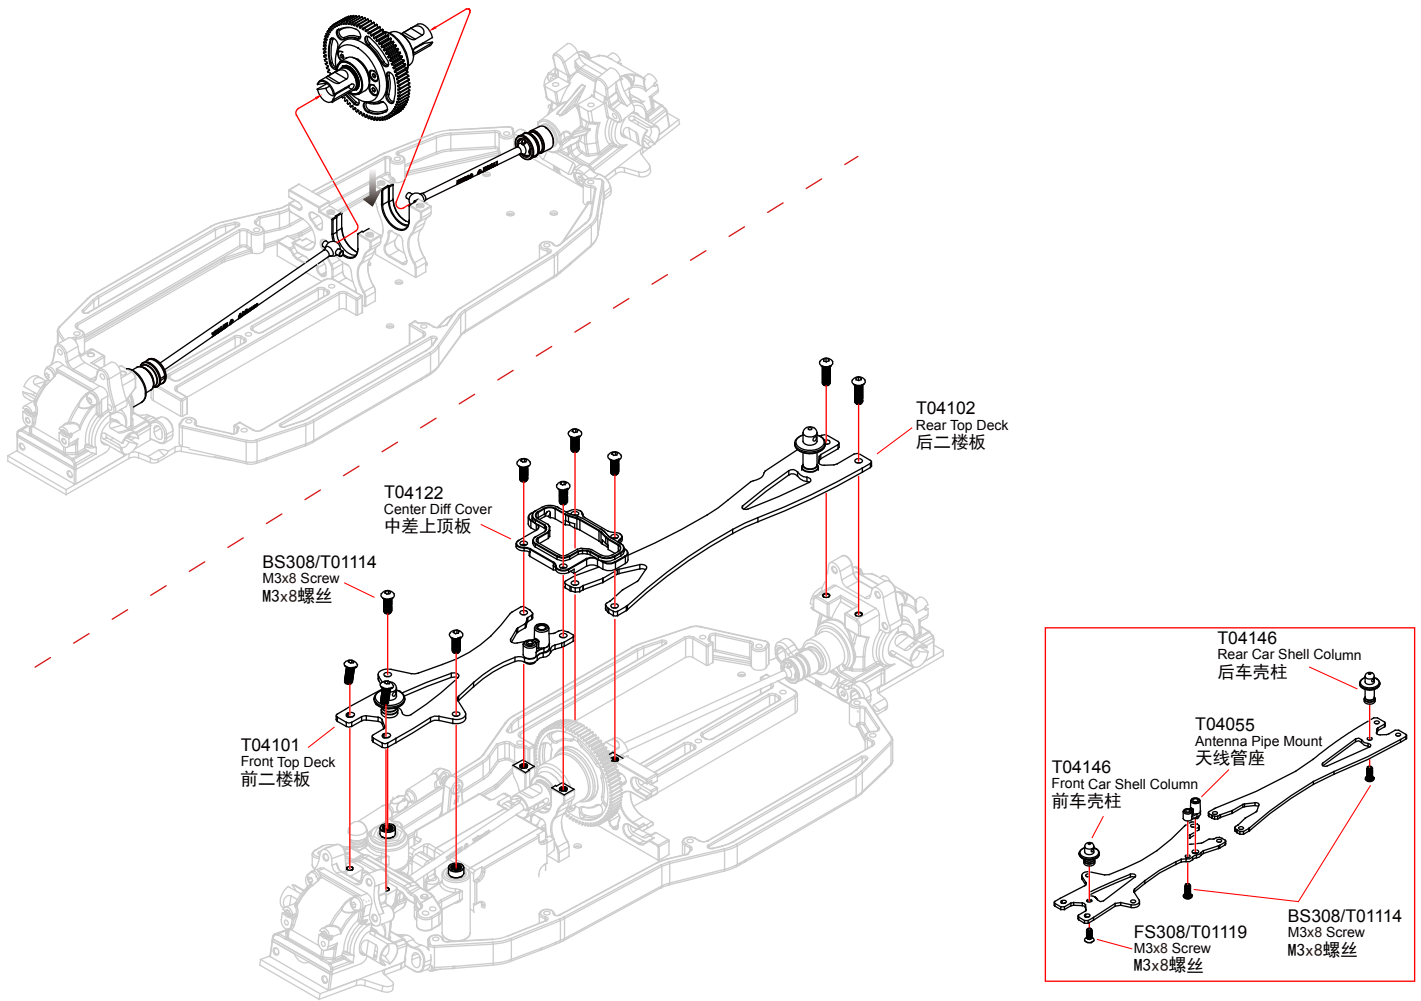

# 2 Center Diff 中央差速器

**3** Center Diff/Top Deck/Car Shell Column/Difference On The Roof  
中央差速器/二楼板/车壳柱/中差上顶板

**T04168**

Center Diff Cover  
中差上顶板 1pcs

**T04174**

Front Top Deck  
前二楼板 1pcs

**T04169**

Spur Gear-80T  
齿轮-80T 1pcs

M2.5x6 Screw  
M2.5x6螺丝 4pcs

4.8x1.6 O-ring  
4.8x1.6 O环 1pcs

10x12x0.2 Washer  
10x12x0.2垫片 2pcs

Diff Pads  
差速垫片 1pcs

**TS4039**

Diff Gear Set  
差速齿轮组

**B101504/T02099**

10x15x4 Ball Bearing  
轴承 6pcs

**TS4040**

3.0 E-ring  
3.0 E扣 2pcs

Diff Connecting Cup  
差速接杯 2pcs

**W101202/TR4057**

10x12x0.2 Washer  
10x12x0.2垫片 8pcs

**FS2508/T01117**

M2.5x8 Screw  
M2.5x8螺丝 10pcs

**T04172**

4.8x1.6 O-ring  
4.8x1.6 O环 6pcs

**T04177**

Spur Gear-75T  
齿轮-75T 1pcs

**TS413**

Gear-16T  
小伞齿-16T 1pcs

Gear-40T  
大伞齿-40T 1pcs