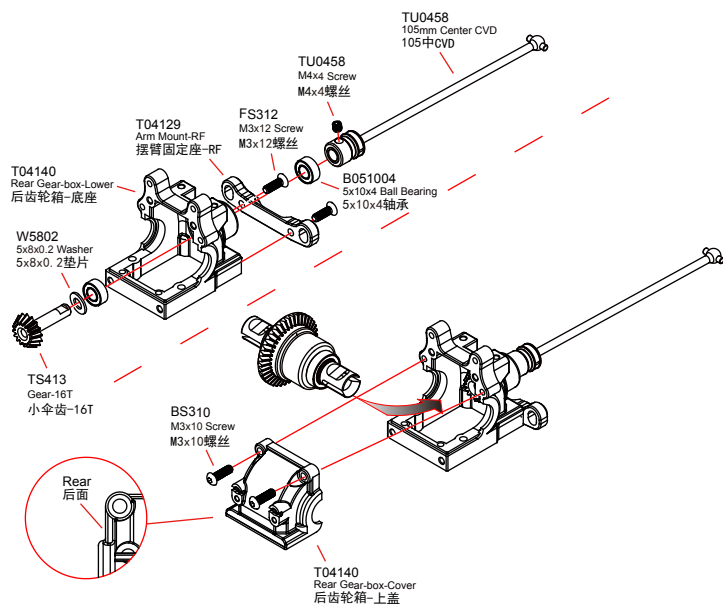

# 2 Center Diff 中央差速器

**3** Center Diff/Top Deck/Car Shell Column/Difference On The Roof  
中央差速器/二楼板/车壳柱/中差上顶板

**T04168**

Center Diff Cover  
中差上顶板 1pcs

**T04174**

Front Top Deck  
前二楼板 1pcs

**T04169**

Spur Gear-80T  
齿轮-80T 1pcs

M2.5x6 Screw  
M2.5x6螺丝 4pcs

4.8x1.6 O-ring  
4.8x1.6 O环 1pcs

10x12x0.2 Washer  
10x12x0.2垫片 2pcs

Diff Pads  
差速垫片 1pcs

**TS4039**

Diff Gear Set  
差速齿轮组

**B101504/T02099**

10x15x4 Ball Bearing  
轴承 6pcs

**TS4040**

3.0 E-ring  
3.0 E扣 2pcs

Diff Connecting Cup  
差速接杯 2pcs

**W101202/TR4057**

10x12x0.2 Washer  
10x12x0.2垫片 8pcs

**FS2508/T01117**

M2.5x8 Screw  
M2.5x8螺丝 10pcs

**T04172**

4.8x1.6 O-ring  
4.8x1.6 O环 6pcs

**T04177**

Spur Gear-75T  
齿轮-75T 1pcs

**TS413**

Gear-16T  
小伞齿-16T 1pcs

Gear-40T  
大伞齿-40T 1pcs