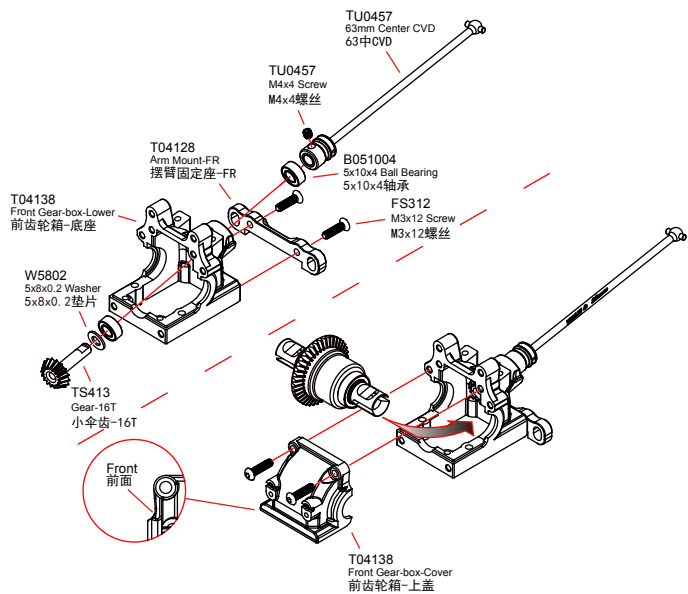

# 2 Center Diff 中央差速器

**3** Center Diff/Top Deck/Car Shell Column/Difference On The Roof  
中央差速器/二楼板/车壳柱/中差上顶板

**T04168**

Center Diff Cover  
中差上顶板 1pcs

**T04174**

Front Top Deck  
前二楼板 1pcs

**T04169**

Spur Gear-80T  
齿轮-80T 1pcs

**TU0457**

M4x4 Screw  
螺丝 1pcs

63mm Center CVD  
63mm中CVD 1pcs

**TU0458**

M4x4 Screw  
螺丝 1pcs

105mm Center CVD  
105mm中CVD 1pcs

**T04040**

Diff Housing  
差速壳 1pcs

M2.5x6 Screw  
M2.5x6螺丝 4pcs

4.8x1.6 O-ring  
4.8x1.6 O环 1pcs

10x12x0.2 Washer  
10x12x0.2垫片 2pcs

Diff Pads  
差速垫片 1pcs

**TS4039**

Diff Gear Set  
差速齿轮组

**B101504/T02099**

10x15x4 Ball Bearing  
轴承 6pcs

**TS4040**

3.0 E-ring  
3.0 E扣 2pcs

Diff Connecting Cup  
差速接杯 2pcs

**W101202/TR4057**

10x12x0.2 Washer  
10x12x0.2垫片 8pcs

**FS2508/T01117**

M2.5x8 Screw  
M2.5x8螺丝 10pcs

**T04172**