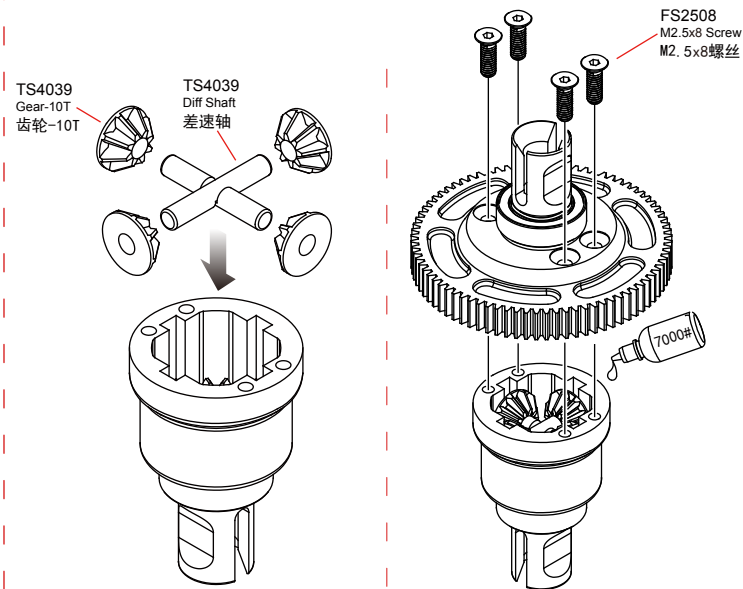

# 2 Center Diff 中央差速器

**3** Center Diff/Top Deck/Car Shell Column/Difference On The Roof  
中央差速器/二楼板/车壳柱/中差上顶板

**T04168**

Center Diff Cover  
中差上顶板 1pcs

**T04174**

Front Top Deck  
前二楼板 1pcs

**T04169**

Spur Gear-80T  
齿轮-80T 1pcs

**TU0457**

M4x4 Screw  
螺丝 1pcs

63mm Center CVD  
63mm中CVD 1pcs

**TU0458**

M4x4 Screw  
螺丝 1pcs

105mm Center CVD  
105mm中CVD 1pcs

**T04040**

Diff Housing  
差速壳 1pcs

M2.5x6 Screw  
M2.5x6螺丝 4pcs

4.8x1.6 O-ring  
4.8x1.6 O环 1pcs

10x12x0.2 Washer  
10x12x0.2垫片 2pcs

Diff Pads  
差速垫片 1pcs

**TS4039**

Diff Gear Set  
差速齿轮组

**B101504/T02099**

10x15x4 Ball Bearing  
轴承 6pcs

**TS4040**

3.0 E-ring  
3.0 E扣 2pcs

Diff Connecting Cup  
差速接杯 2pcs

**W101202/TR4057**

10x12x0.2 Washer  
10x12x0.2垫片 8pcs

**FS2508/T01117**

M2.5x8 Screw  
M2.5x8螺丝 10pcs

**T04172**