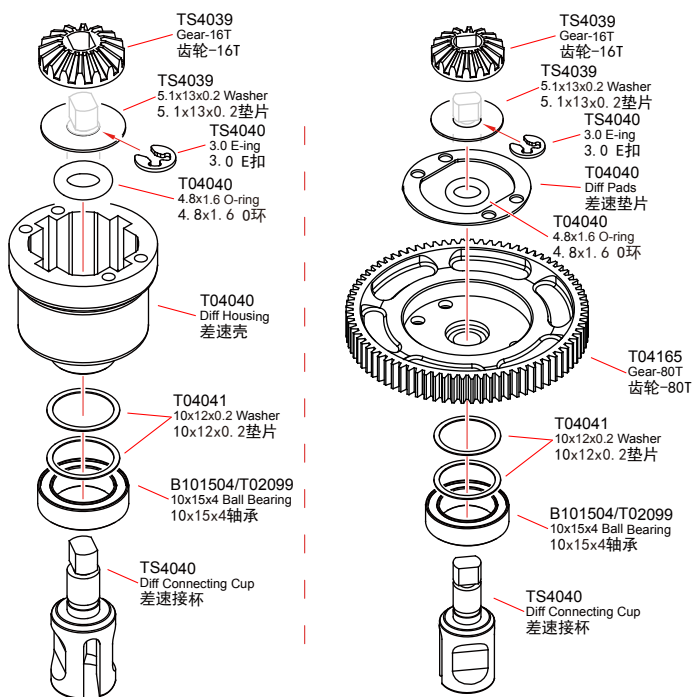

# 2 Center Diff 中央差速器

**3** Center Diff/Top Deck/Car Shell Column/Difference On The Roof  
中央差速器/二楼板/车壳柱/中差上顶板

**T04168**

Center Diff Cover  
中差上顶板 1pcs

**T04174**

Front Top Deck  
前二楼板 1pcs

**T04169**

Spur Gear-80T  
齿轮-80T 1pcs

M2.5x6 Screw  
M2.5x6螺丝 4pcs

4.8x1.6 O-ring  
4.8x1.6 O环 1pcs

10x12x0.2 Washer  
10x12x0.2垫片 2pcs

Diff Pads  
差速垫片 1pcs

**TS4039**

Diff Gear Set  
差速齿轮组

**B101504/T02099**

10x15x4 Ball Bearing  
轴承 6pcs

**TS4040**

3.0 E-ring  
3.0 E扣 2pcs

Diff Connecting Cup  
差速接杯 2pcs

**W101202/TR4057**

10x12x0.2 Washer  
10x12x0.2垫片 8pcs

**FS2508/T01117**

M2.5x8 Screw  
M2.5x8螺丝 10pcs

**T04172**

4.8x1.6 O-ring  
4.8x1.6 O环 6pcs

**T04177**

Spur Gear-75T  
齿轮-75T 1pcs

**TS413**

Gear-16T  
小伞齿-16T 1pcs

Gear-40T  
大伞齿-40T 1pcs