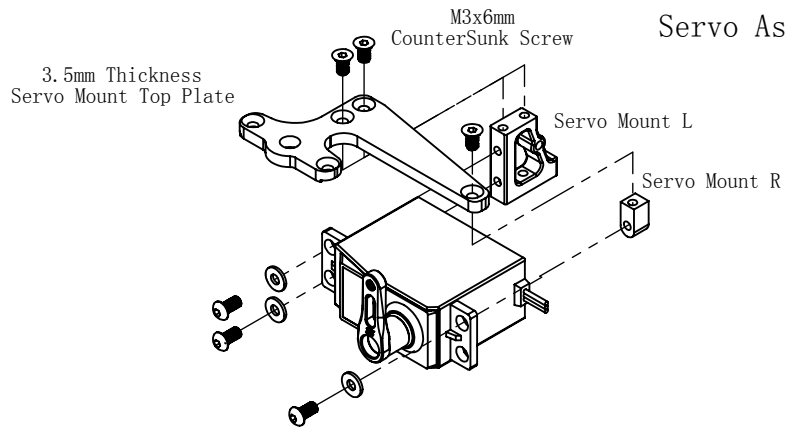

Servo Assemble

TU1075 Carbon Steering Parts List		
TU1075-01	TU1075-02	
3.5mm Carbon Servo Top Plate (1pcs)	Carbon Servo Stiffener Plate (1pcs)	
TU1075-03	TU1075-04	TU1075-07
Aluminum Servo Saver Tube (1pcs)	Aluminum Servo Saver Stiffener Tube (1pcs)	M3x6mm CounterSunk Screw (4pcs)
TU1075-05	TU1075-06	TU1075-08
Aluminum Servo Mount L (1pcs)	Aluminum Servo Mount R (1pcs)	M3x6mm Button Screw (2pcs)